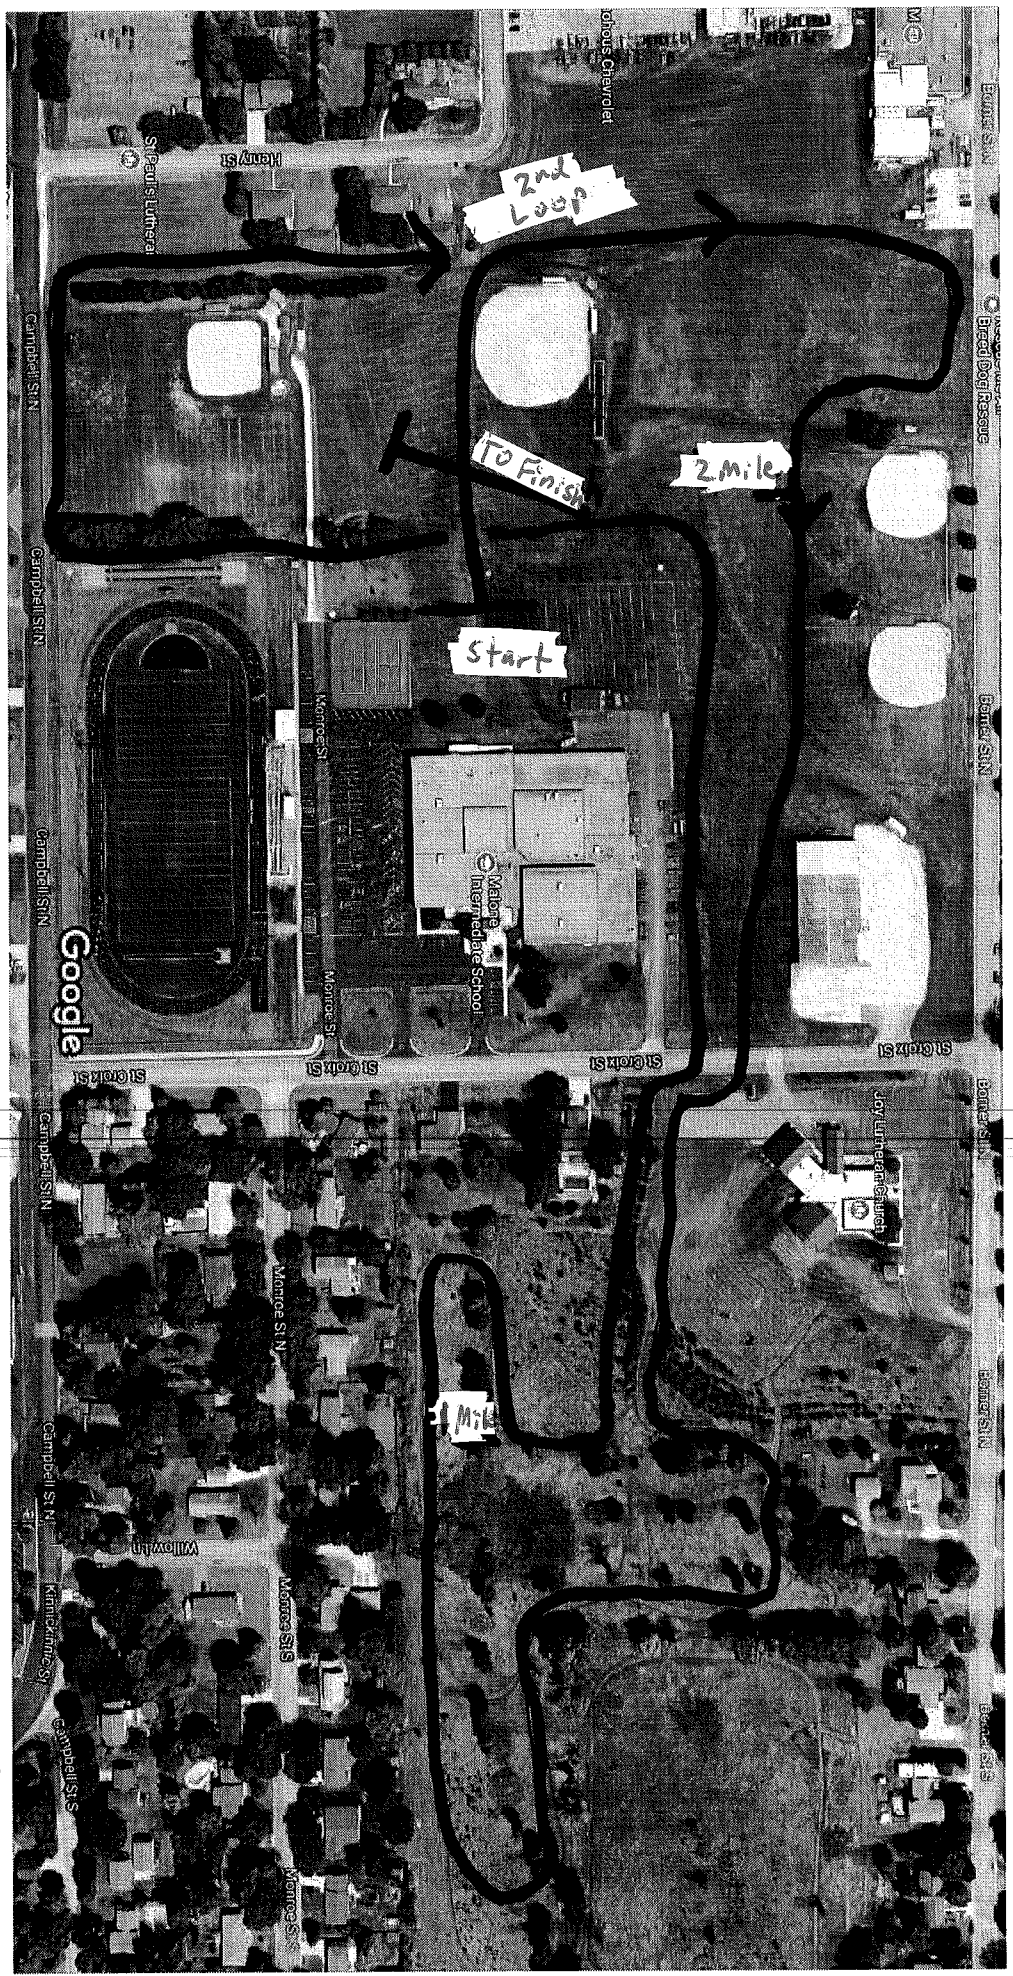

2017 Middle Border Conference
Cross Country Championships
Thursday October 12
Prescott Intermediate School
1220 St. Croix St. Prescott, WI

Teams	Amery, Baldwin-Woodville, Ellsworth, New Richmond, Osceola, Prescott, Saint Croix Central, and Somerset
Directions & Parking	The course is at our Intermediate School (1220 St. Croix St.). No Team Vans/Busses are allowed into the school parking lots until 3:30. You may drop off runners on St. Croix St, Helen St or our bus garage parking lot on the corner of St Croix and Borner if you arrive before 3:30. After 3:30, vehicles may park in school lots.
Schedule	Course opens 3:30PM Coaches Meeting (finish line) 4:00PM National Anthem 4:25PM Girls Race 4:30PM Boys Race 5:15PM Awards 6:00PM
Entries & Scoring	PT timing service will be doing the timing and scoring for the meet. Roster entries are due to their website www.pttiming.com by noon October 10. Race packets and timing chips will be available to pick up at the finish line when you arrive. Please contact PT timing at info@pttiming.com with questions or concerns regarding registration for your team. Teams that fail to meet the deadline will be charged a late fee of \$50.
Awards	Medals will be awarded to the top 14 varsity individuals in each race. The top 7 seven runners in each varsity race will be named 1st team All-Conference. The next 7 runners will be named 2nd team All-Conference.
Concessions	Concessions will be available behind the school near the starting line.
Medical Services	An EMT will be on site near the finish line.
Contact Information	If you have any questions or concerns, please contact: Co-Head Coach- Steve Peterson speters1@prescott.k12.wi.us Activities Director- Matt Smith smithma@prescott.k12.wi.us

Google Maps

Imagery ©2017 Google, Map data ©2017 Google United States 100 ft