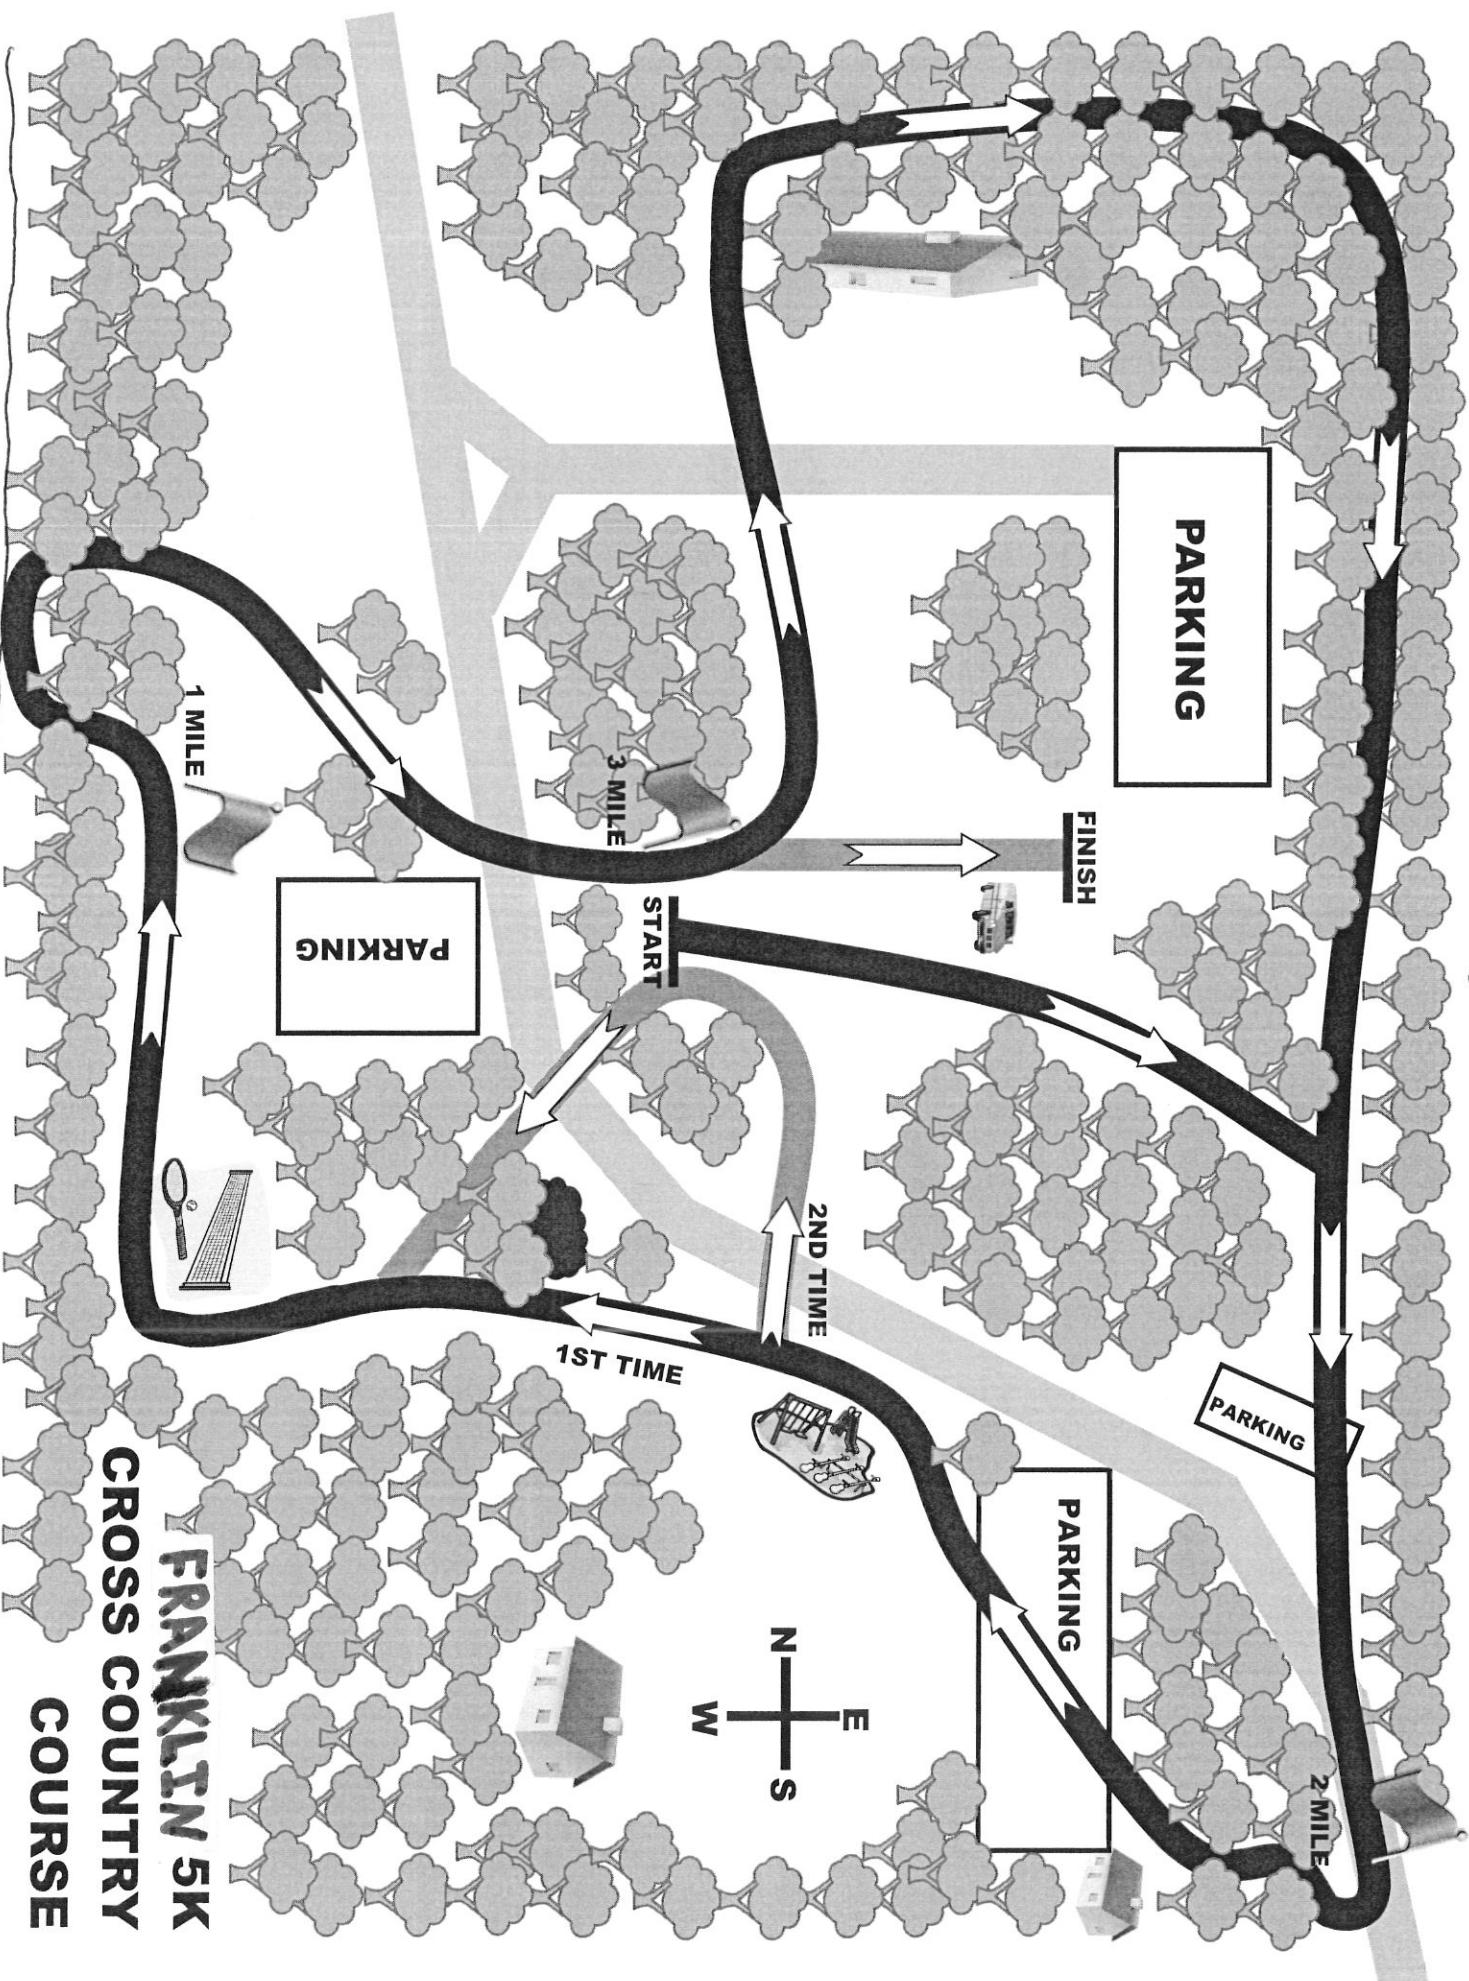

Lake Drive Bus Parking

Lake Drive

# FRANKLIN 5K CROSS COUNTRY COURSE

PARKING

FINISH

START

2ND TIME

1ST TIME

PARKING

PARKING

2 MILE

1 MILE

3 MILE